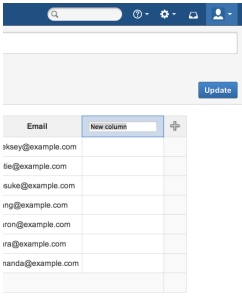

Touches and feels like a spreadsheet

Creating a table is easy as entering data into a spreadsheet: Arrow/tab key navigation, select cells, remove rows...

Copy & paste data from your desktop apps, or cut cells to show excerpts on reports.