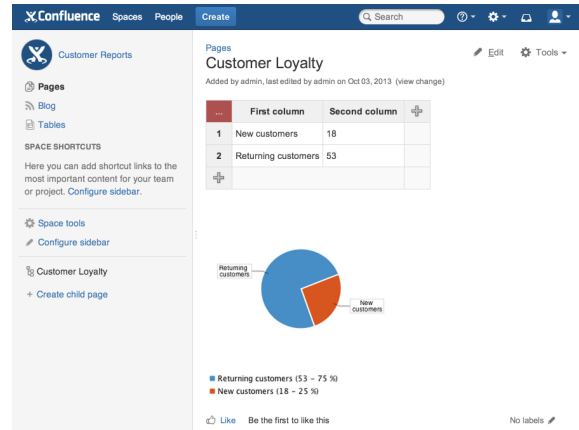

Make Confluence the repository for corporate data. Sales figures, bookings, inventory, prospect tracking: All the data that is usually scattered in desktop applications now belongs onto the shared wiki.

Touches and feels like a spreadsheet

Creating a table is easy as entering data into a spreadsheet: Arrow/tab key navigation, select cells, remove rows...

Copy & paste data from your desktop apps, or cut cells to show excerpts on reports.

Tables are isolated per space, so users from other spaces can't modify your data.

Chart Integration

Queries can be used to perform calculations and the Charts macro displays your data.

The little secret? You're using a SQL database. Postgres can handle a million records without losing performance. Databases can be backed up by your system administrator along with your other machines, and replayed second by second in case of restoration. Because the data is stored in an industry-standard way, any tool besides Play SQL can read the data.

SQL industry standard with varnish

Make SQL friendly again by applying icon renderers, date pickers, displaying totals and presenting the overall in a wiki. SQL is the standard in the reporting industry (a.k.a "Business Intelligence") and there are many front-ends to access it. Your employees will be empowered as you move off closed languages, such as formulas, and we're currently adding features such as SQL wizard and click & play tools.